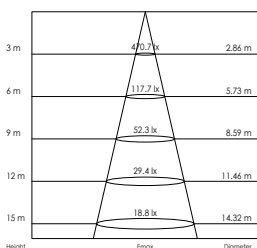

33W 3000K, Ra>90

60°

Lichtbron (Light source): Luminus CXM-14, gen 3, COB LED

Verlichtingshoek (Beam angle): 17° / 24° / 40° / 60°

Kleurtemperatuur (Color temperature): 2700K (X warm wit) (X warm white), 3000K (Warm wit) (Warm white), 4000K (Puur wit) (Pure white)