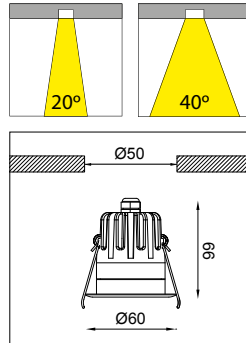

Pro-Bagno:
LED downlight ø 60 mm
7W, incl. separate LED voeding (driver)