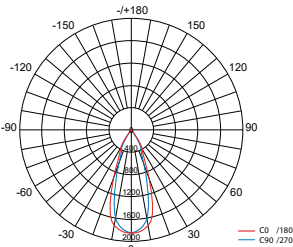

LED Pro-Rio downlight

33W 3000K, Ra>90

40°