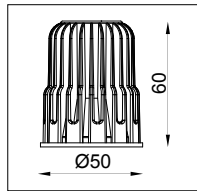

- LED module voor toepassing in bestaande of nieuwe (inbouw) armaturen
- LED alternatief voor GU5.3 en GU10 halogeen reflector lampen
- Leverbaar met dimbare of niet-dimbare driver
- LED module en LED driver zijn separaat
- Tot 4 keer langere levensduur dan LED retrofit lampen

Toepassingsgebied: vervanging van GU5.3 en GU10 halogeen reflectorlampen

- LED module for use in existing or new (recessed) luminaires
- LED alternative for GU5.3 and GU10 halogen reflector lamps
- Available with dimmable or non-dimmable driver
- LED module and LED driver can be ordered separately
- Life span up to 4 times longer than LED retrofit lamps

Applications: replacement of GU5.3 and GU10 halogen reflector lamps

421802 / .. / ..

€ 15

Kleurtemperatuur Color temperature

- 0: Warm wit, 3000K
  Warm white
- 1: Puur wit, 4100K
  Pure white
- 2: Koud wit, 5600K
  Cool white
- 3: Extra warm wit, 2700K
  Extra warm white

Verlichtingshoek Beam angle

- 1: 25°
- 2: 40°
- 3: 60°

Separaat bij te bestellen LED drivers 350mA:

LED drivers 350mA to be ordered separately:

- 42180000 Niet dimbaar € 8,50
- 42180001 Dimbaar € 18,50

Lichtbron (Light source): COB LED 6,7W

Verlichtingshoek (Beam angle): 25°/40°/60°

Kleurtemperatuur (Color temperature): 2700K/3000K/4100K/5600K

Lichtstroom (Light output): 600LM/620LM/650LM/710LM

Kleurweergave index (Color rendering index): Ra ≥ 80

Bedrijfstemperatuur (Operating temperature): -30°C - +40°C

Aantal branduren (Rated life hours): > 50.000

LED voeding (inclusief) (LED driver (included)): CE

Voedingsspanning (Input voltage): 220-240V AC 50/60Hz

LED-stroom (LED-current): 350mA

Opgenomen vermogen (inclusief voeding) (Power consumption (driver included)): Max 8W

CE IP20

5 JAAR GARANTIE
YEARS WARRANTY