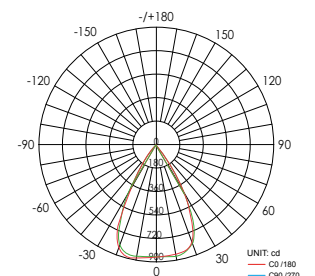

LED DOWNLIGHT SERIE (ACCENTVERLICHTING)

(LED DOWNLIGHT SERIES (ACCENT LIGHTING))

Voorbeeld samengestelde modulaire LED downlight

Example composed modular LED downlight

Voor de ronde draai- en kantelbare downlight (ø 108 mm) in RVS look afwerking met warm witte lichtkleur (2700K), 40° openingshoek en dimbare driver zijn de volgende artikelen benodigd:

For the round tilt and swivel downlight (ø108 mm) in stainless steel look with warm white (2700K) light color, 40° beam angle and dimmable driver the following items are needed:

1. LED module: **42180023**
2. Armatuur (Fixture ring): **42180123**
3. LED driver: **42180001**

LED Downlight
9W 3000K
60°