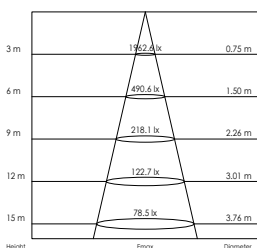

LED Pro-Rio downlight

33W 3000K, Ra>90

24°