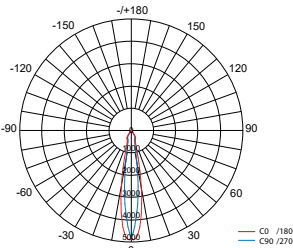

LED Pro-Rio downlight

33W 3000K, Ra>90

24°