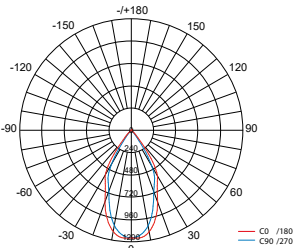

33W 3000K, Ra>90

60°

Lichtbron (Light source): Luminus CXM-14, gen 3, COB LED

Verlichtingshoek (Beam angle): 17° / 24° / 40° / 60°

Kleurtemperatuur (Color temperature): 2700K (X warm wit) (X warm white), 3000K (Warm wit) (Warm white), 4000K (Puur wit) (Pure white)