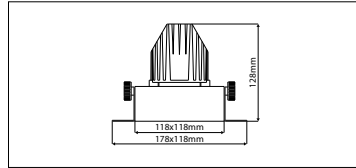

4220021x

Vierkant, trimless # 118 mm 1-voudig, draai-/kantelbaar

Square, trimless # 118 mm 1-fold, rotating and tiltable

120 mm

€ 74