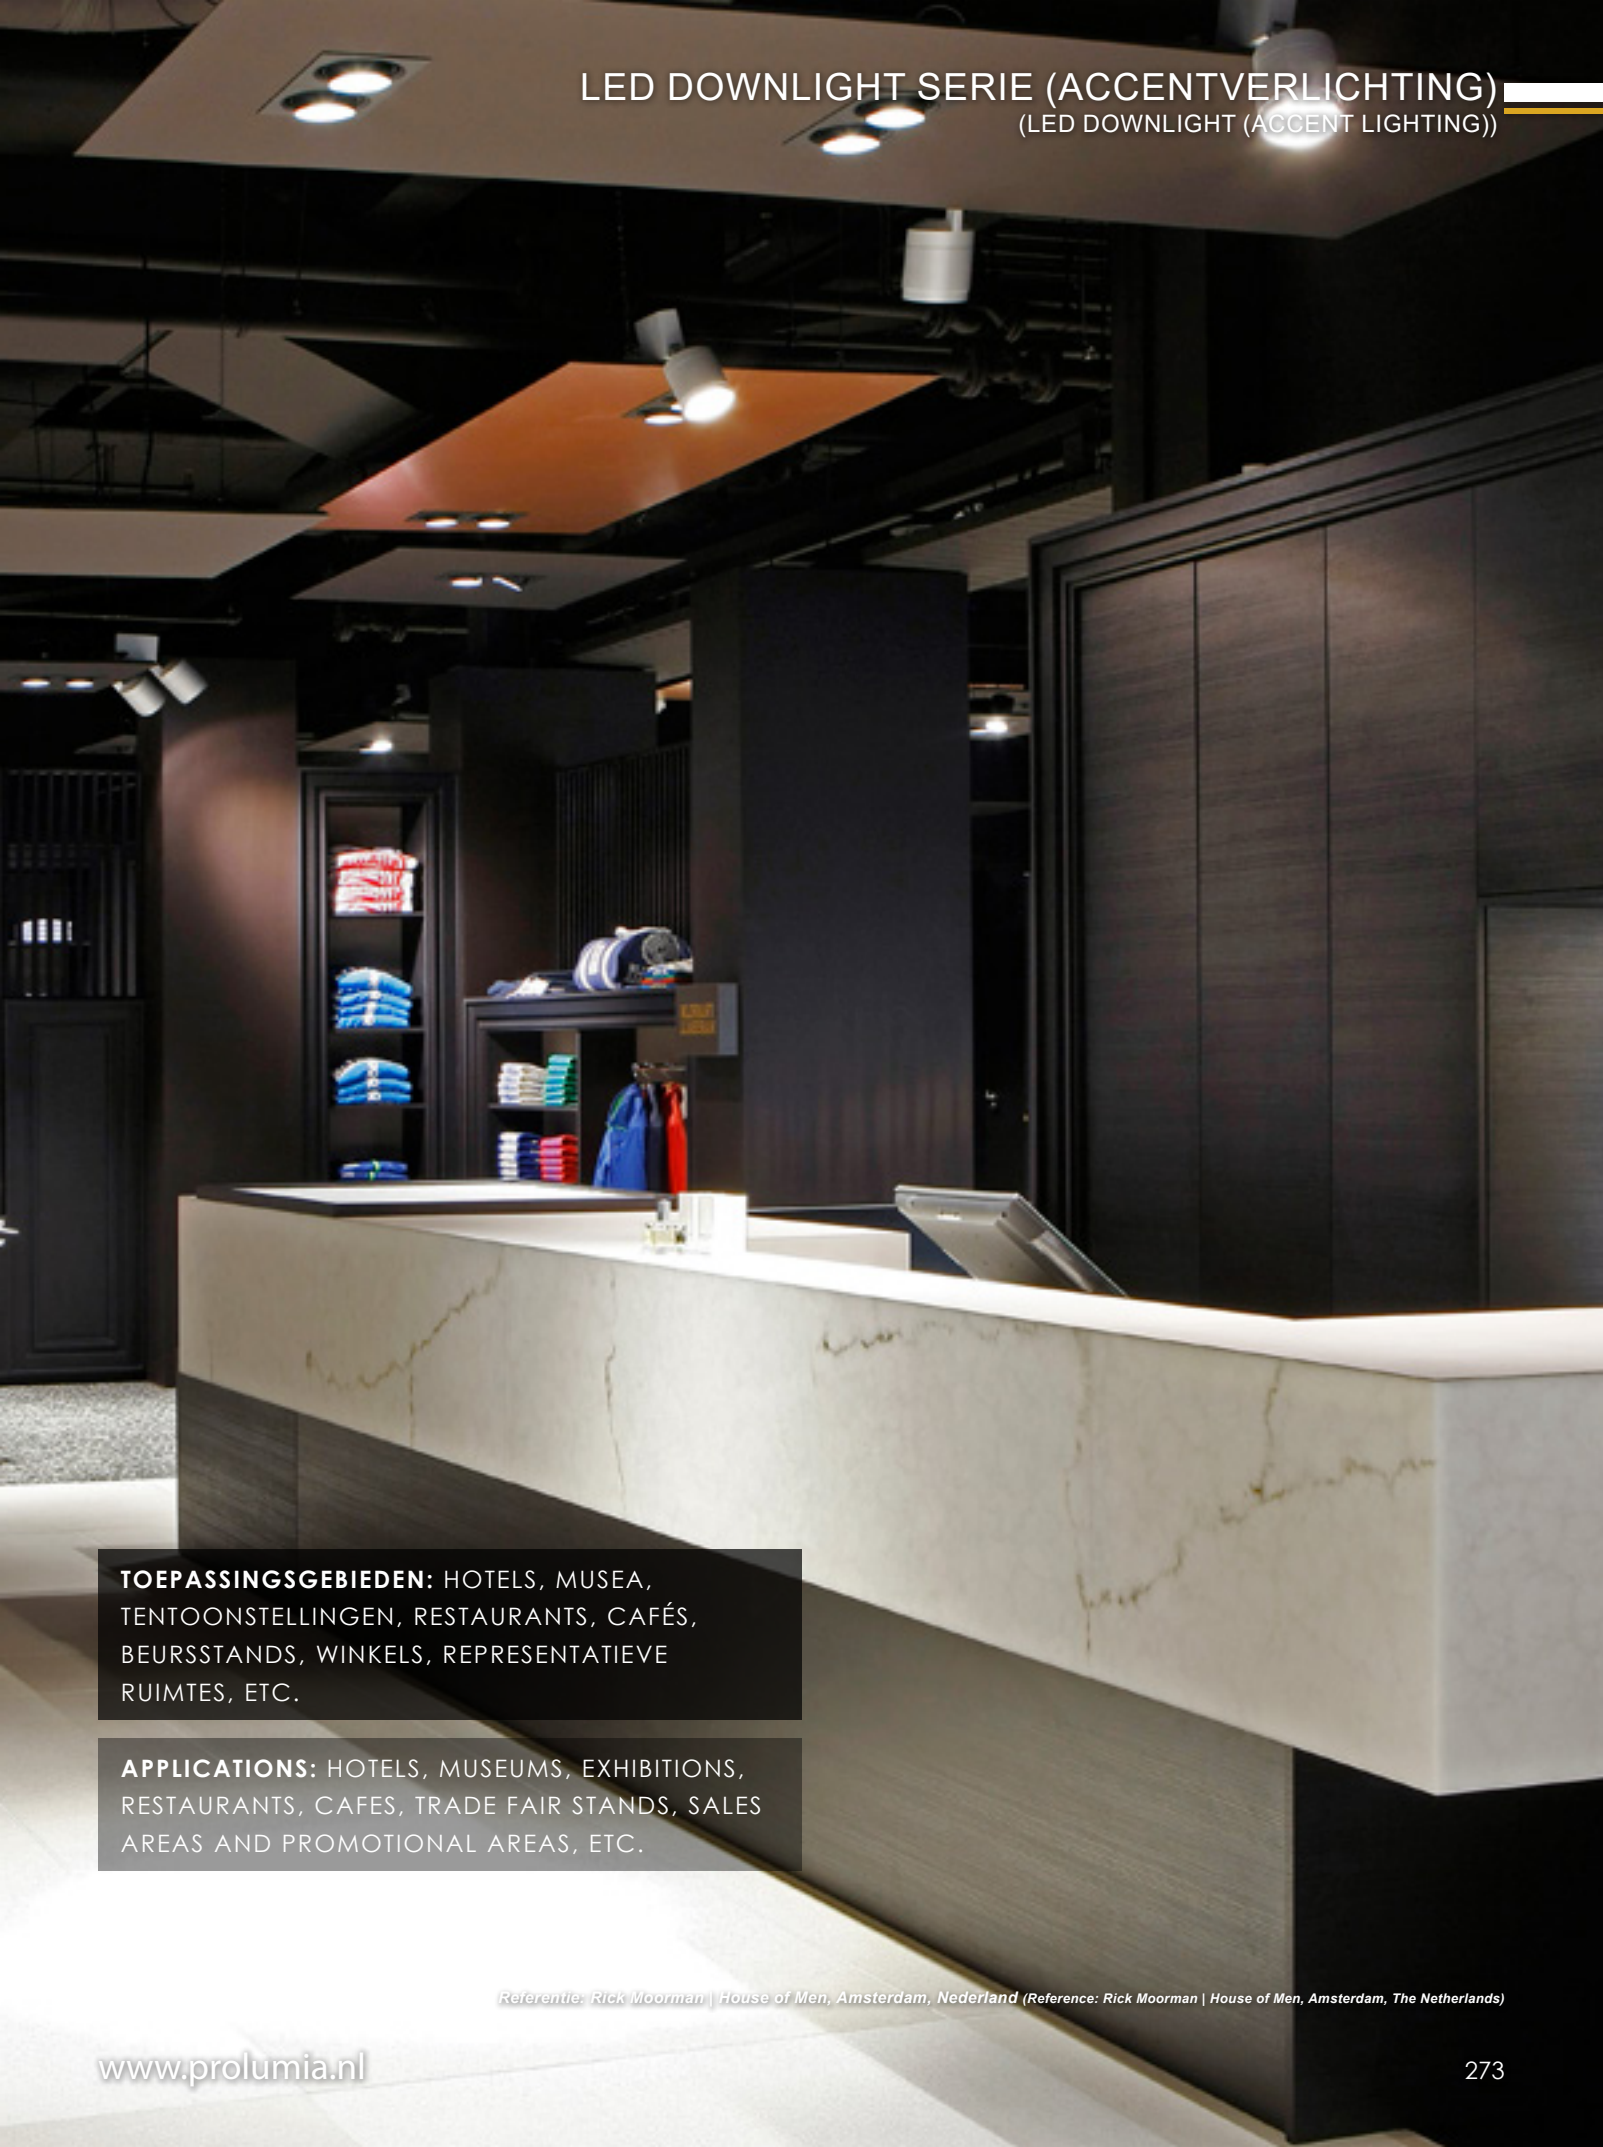

LED DOWNLIGHT SERIE (ACCENTVERLICHTING)

(LED DOWNLIGHT (ACCENT LIGHTING))

TOEPASSINGSGBIEDEN: HOTELS, MUSEA, TENTOONSTELLINGEN, RESTAURANTS, CAFÉS, BEURSSTANDS, WINKELS, REPRESENTATIEVE RUIMTES, ETC.

APPLICATIONS: HOTELS, MUSEUMS, EXHIBITIONS, RESTAURANTS, CAFES, TRADE FAIR STANDS, SALES AREAS AND PROMOTIONAL AREAS, ETC.

Referentie: Rick Moorman | House of Men, Amsterdam, Nederland (Reference: Rick Moorman | House of Men, Amsterdam, The Netherlands)