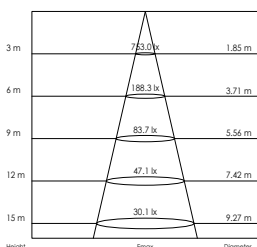

LED Pro-Rio downlight

33W 3000K, Ra>90

40°