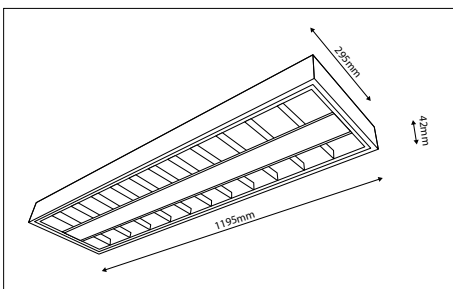

Lichtstroom (Light output): 3600Lm/3800Lm

Kleurweergave index (Color rendering index): Ra > 80

Bedrijfstemperatuur (Operating temperature): -15°C - +45°C

Aantal branduren (Rated life hours): > 50.000

LED voeding (inclusief) (LED driver (included)): CE

Voedingsspanning (Input): 220-240V AC 50/60Hz

Cosinus phi (Power factor): > 0.95

UGR (Unified Glare Rate): < 16

Opgenomen vermogen (inclusief voeding) (Power consumption (driver included)): 36W

400120/... ..

vanaf € 99 from

Versie
Version

40: Warm wit, 3000K Warm white	€ 99	
41: Puur wit, 4000K Pure white	€ 99	
42: Warm wit, 3000K + noodunit Warm white + emergency unit	€ 299	
43: Puur wit, 4000K + noodunit Pure white + emergency unit	€ 299	
45: Warm wit, 3000K, DALI dimbaar Warm white, DALI dimmable	€ 174	
46: Puur wit, 4000K, DALI dimbaar Pure white, DALI dimmable	€ 174	
47: Warm wit, 3000K, DALI dimbaar + noodunit Warm white, DALI dimmable + emergency unit	€ 374	
48: Puur wit, 4000K, DALI dimbaar + noodunit Pure white, DALI dimmable + emergency unit	€ 374	
50: Warm wit, 3000K, 1-10V dimbaar Warm white, 1-10V dimmable	€ 174	
51: Puur wit, 4000K, 1-10V dimbaar Pure white, 1-10V dimmable	€ 174	
52: Warm wit, 3000K, 1-10V dimbaar + noodunit Warm white, 1-10V dimmable + emergency unit	€ 374	
53: Puur wit, 4000K, 1-10V dimbaar + noodunit Pure white, 1-10V dimmable + emergency unit	€ 374