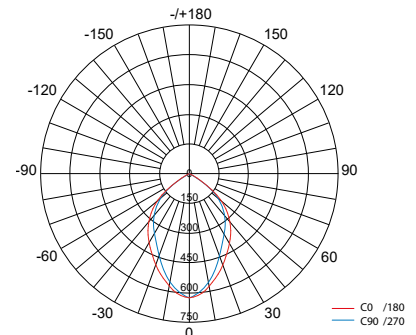

LED Pro-Office
295x1195 mm
4000K
36W