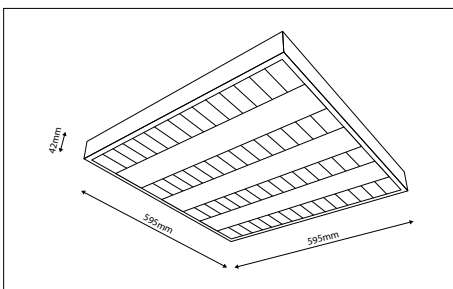

Lichtstroom (Light output): 3600Lm/3800Lm

Kleurweergave index (Color rendering index): Ra > 80

Bedrijfstemperatuur (Operating temperature): -15°C - +45°C

Aantal branduren (Rated life hours): > 50.000

LED voeding (inclusief) (LED driver (included)): CE

Voedingsspanning (Input): 220-240V AC 50/60Hz

Cosinus phi (Power factor): > 0.95

UGR (Unified Glare Rate): < 16

Opgenomen vermogen (inclusief voeding) (Power consumption (driver included)): 36W

400120/... ..

vanaf € 99 from

Versie
Version

60: Warm wit, 3000K Warm white	€ 99	
61: Puur wit, 4000K Pure white	€ 99	
62: Warm wit, 3000K + noodunit Warm white + emergency unit	€ 299	
63: Puur wit, 4000K + noodunit Pure white + emergency unit	€ 299	
65: Warm wit, 3000K, DALI dimbaar Warm white, DALI dimmable	€ 174	
66: Puur wit, 4000K, DALI dimbaar Pure white, DALI dimmable	€ 174	
67: Warm wit, 3000K, DALI dimbaar + noodunit Warm white, DALI dimmable + emergency unit	€ 374	
68: Puur wit, 4000K, DALI dimbaar + noodunit Pure white, DALI dimmable + emergency unit	€ 374	
70: Warm wit, 3000K, 1-10V dimbaar Warm white, 1-10V dimmable	€ 174	
71: Puur wit, 4000K, 1-10V dimbaar Pure white, 1-10V dimmable	€ 174	
72: Warm wit, 3000K, 1-10V dimbaar + noodunit Warm white, 1-10V dimmable + emergency unit	€ 374	
73: Puur wit, 4000K, 1-10V dimbaar + noodunit Pure white, 1-10V dimmable + emergency unit	€ 374