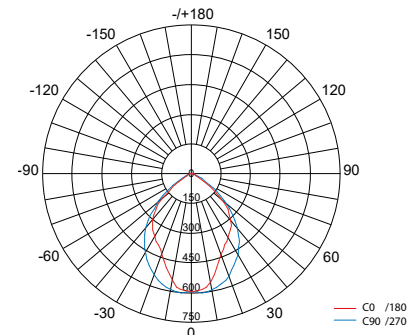

LED Pro-Office
595x595 mm
4000K
36W