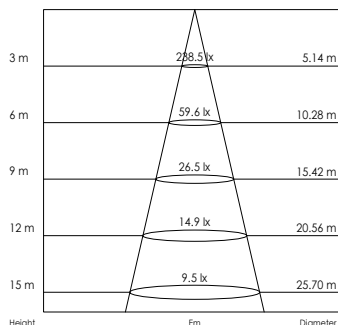

VOORRAADARTIKEL
ITEM IN STOCK

5 JAAR GARANTIE
YEARS WARRANTY

LED Pro-Office
595x595 mm
4000K
36W