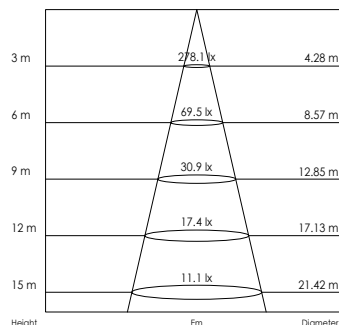

LED Pro-Office
295x1195 mm
4000K
36W