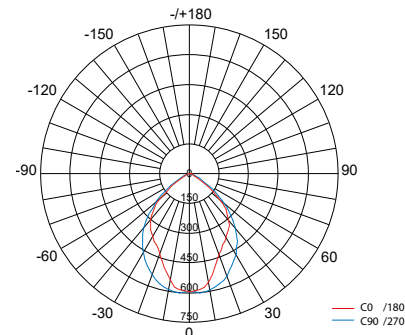

VOORRAADARTIKEL
ITEM IN STOCK

5 JAAR GARANTIE
YEARS WARRANTY

LED Pro-Office
595x595 mm
4000K
36W