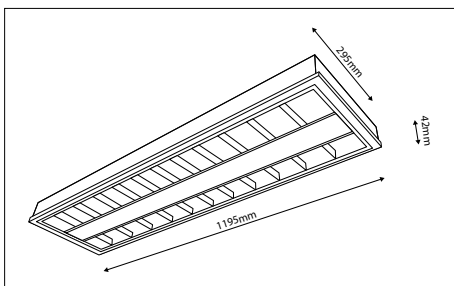

400110/... ..

vanaf € 89 from

Versie
Version

40: Warm wit, 3000K Warm white	€ 89	
41: Puur wit, 4000K Pure white	€ 89	
42: Warm wit, 3000K + noodunit Warm white + emergency unit	€ 289	
43: Puur wit, 4000K + noodunit Pure white + emergency unit	€ 289	
45: Warm wit, 3000K, DALI dimbaar Warm white, DALI dimmable	€ 164	
46: Puur wit, 4000K, DALI dimbaar Pure white, DALI dimmable	€ 164	
47: Warm wit, 3000K, DALI dimbaar + noodunit Warm white, DALI dimmable + emergency unit	€ 364	
48: Puur wit, 4000K, DALI dimbaar + noodunit Pure white, DALI dimmable + emergency unit	€ 364	
50: Warm wit, 3000K, 1-10V dimbaar Warm white, 1-10V dimmable	€ 164	
51: Puur wit, 4000K, 1-10V dimbaar Pure white, 1-10V dimmable	€ 164	
52: Warm wit, 3000K, 1-10V dimbaar + noodunit Warm white, 1-10V dimmable + emergency unit	€ 364	
53: Puur wit, 4000K, 1-10V dimbaar + noodunit Pure white, 1-10V dimmable + emergency unit	€ 364