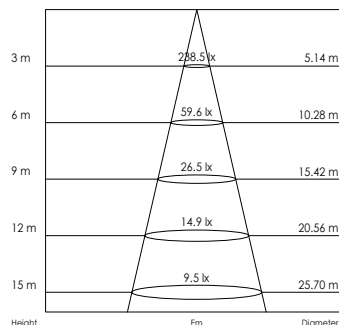

LED Pro-Office
595x595 mm
4000K
36W