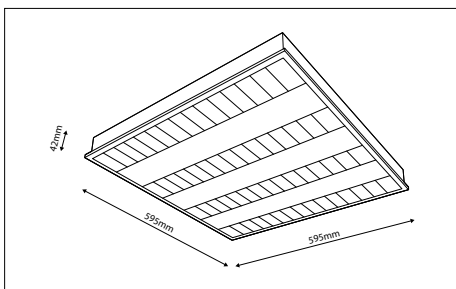

400110/... ..

vanaf € 89 from

Versie
Version

60: Warm wit, 3000K Warm white	€ 89	
61: Puur wit, 4000K Pure white	€ 89	
62: Warm wit, 3000K + noodunit Warm white + emergency unit	€ 289	
63: Puur wit, 4000K + noodunit Pure white + emergency unit	€ 289	
65: Warm wit, 3000K, DALI dimbaar Warm white, DALI dimmable	€ 164	
66: Puur wit, 4000K, DALI dimbaar Pure white, DALI dimmable	€ 164	
67: Warm wit, 3000K, DALI dimbaar + noodunit Warm white, DALI dimmable + emergency unit	€ 364	
68: Puur wit, 4000K, DALI dimbaar + noodunit Pure white, DALI dimmable + emergency unit	€ 364	
70: Warm wit, 3000K, 1-10V dimbaar Warm white, 1-10V dimmable	€ 164	
71: Puur wit, 4000K, 1-10V dimbaar Pure white, 1-10V dimmable	€ 164	
72: Warm wit, 3000K, 1-10V dimbaar + noodunit Warm white, 1-10V dimmable + emergency unit	€ 364	
73: Puur wit, 4000K, 1-10V dimbaar + noodunit Pure white, 1-10V dimmable + emergency unit	€ 364