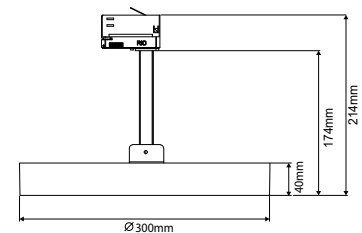

DIAGRAMMEN GEBASEERD OP 411070X0 (3000K)
DIAGRAMS BASED ON 411070X0 (3000K)