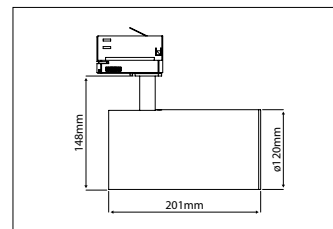

DIAGRAMMEN GEBASEERD OP 41106X50 (3000K, 55°, RA>90)
DIAGRAMS BASED ON 41106X50 (3000K, 55°, RA>90)