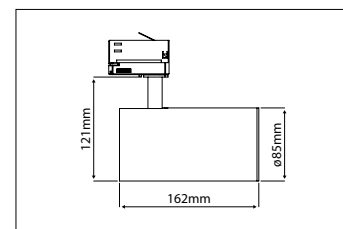

DIAGRAMMEN GEBASEERD OP 41104X40 (3000K, 40°, RA>90)
DIAGRAMS BASED ON 41104X40 (3000K, 40°, RA>90)