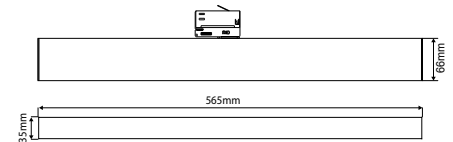

NEW

PRO-RIO LINEAR TRACKLIGHT CE IP20 ▽ □

- Lineaire tracklight voor algemene verlichting
- Past op Prolumia, Global, Eutrack en Nordic 3-fase spanningsrail
- Zeer goede kleurweergave (Ra>90 standaard)
- Aluminium behuizing, gepoederlakt in wit of zwart
- In behuizing geïntegreerde driver

- Linear tracklight for general lighting
- Fits Prolumia, Global, Eutrack and Nordic 3-Phase Track
- Very good color rendering (Ra>90 default)
- Housing made of extruded aluminum, powder-coated in white or black
- Integrated driver

€ 169

ARTIKELBOOM (ARTICLE TREE)

Art.nr. Art.no.	Kleur Color	Kleurtemperatuur Color temperature
411070 / x / x	x	x
	0: Wit (White)	0: 3000K
	1: Zwart (Black)	1: 4000K
		3: 2700K

5 JAAR GARANTIE
YEARS WARRANTY

TECHNISCHE SPECIFICATIES (TECHNICAL SPECIFICATIONS)

Afmeting Size	Vermogen Power consumption [W]	Lichtstroom light output [LM]			Cosinus Phi (Power factor)	Art. nr Art.no.
		2700K	3000K	4200K		
565x66x35mm	32 W	2530	2650	2870	> 0.95	411070xx

Lichtbron (Light source): Luminus SMD3014 LED
Verlichtingshoek (Beam angle): 100°
Kleurweergave (Color rendering): Ra >90
Bedrijfstemperatuur (Operating temperature): -20°C - +40°C
Aantal branduren (Rated life hours): > 50,000
LED voeding (inclusief) (LED driver (included)): CE
Voedingsspanning (Input): 220 - 240V AC 50-60Hz
Veiligheidsklasse (Safety class): Klasse II (Class II)