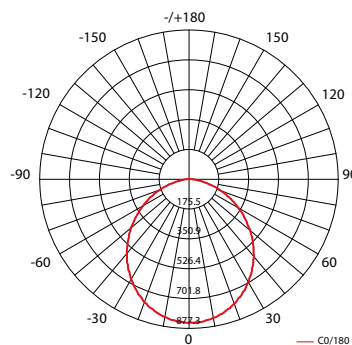

DIAGRAMMEN GEBASEERD OP 411070X0 (3000K)
DIAGRAMS BASED ON 411070X0 (3000K)