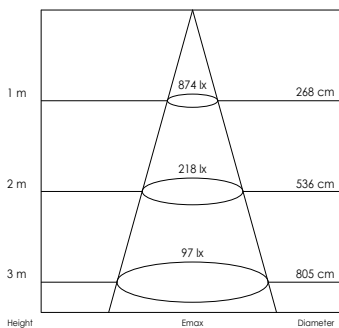

DIAGRAMMEN GEBASEERD OP 411070X0 (3000K)
DIAGRAMS BASED ON 411070X0 (3000K)