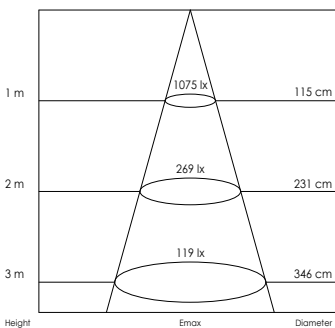

DIAGRAMMEN GEBASEERD OP 411070X0 (3000K)
DIAGRAMS BASED ON 411070X0 (3000K)