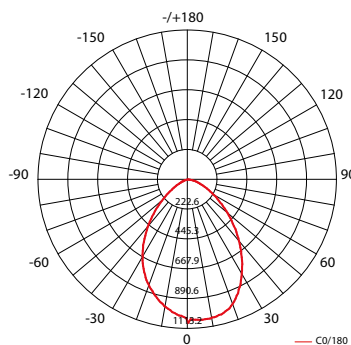

NEW

PRO-RIO LINEAR TRACKLIGHT CE IP20 ▽ □

- Lineaire tracklight voor algemene verlichting
- Past op Prolumia, Global, Eutrack en Nordic 3-fase spanningsrail
- Zeer goede kleurweergave (Ra>90 standaard)
- Aluminium behuizing, gepoederlakt in wit of zwart
- In behuizing geïntegreerde driver

- Linear tracklight for general lighting
- Fits Prolumia, Global, Eutrack and Nordic 3-Phase Track
- Very good color rendering (Ra>90 default)
- Housing made of extruded aluminum, powder-coated in white or black
- Integrated driver

€ 169

ARTIKELBOOM (ARTICLE TREE)

Art.nr. Art.no.	Kleur Color	Kleurtemperatuur Color temperature
411070 / x / x	x	x
	0: Wit (White)	0: 3000K
	1: Zwart (Black)	1: 4000K
		3: 2700K

5 JAAR GARANTIE
YEARS WARRANTY

TECHNISCHE SPECIFICATIES (TECHNICAL SPECIFICATIONS)

Afmeting Size	Vermogen Power consumption [W]	Lichtstroom light output [LM]			Cosinus Phi (Power factor)	Art. nr Art.no.
		2700K	3000K	4200K		
565x66x35mm	32 W	2530	2650	2870	> 0.95	411070xx

Lichtbron (Light source): Luminus SMD3014 LED
Verlichtingshoek (Beam angle): 100°
Kleurweergave (Color rendering): Ra >90
Bedrijfstemperatuur (Operating temperature): -20°C - +40°C
Aantal branduren (Rated life hours): > 50,000
LED voeding (inclusief) (LED driver (included)): CE
Voedingsspanning (Input): 220 - 240V AC 50-60Hz
Veiligheidsklasse (Safety class): Klasse II (Class II)