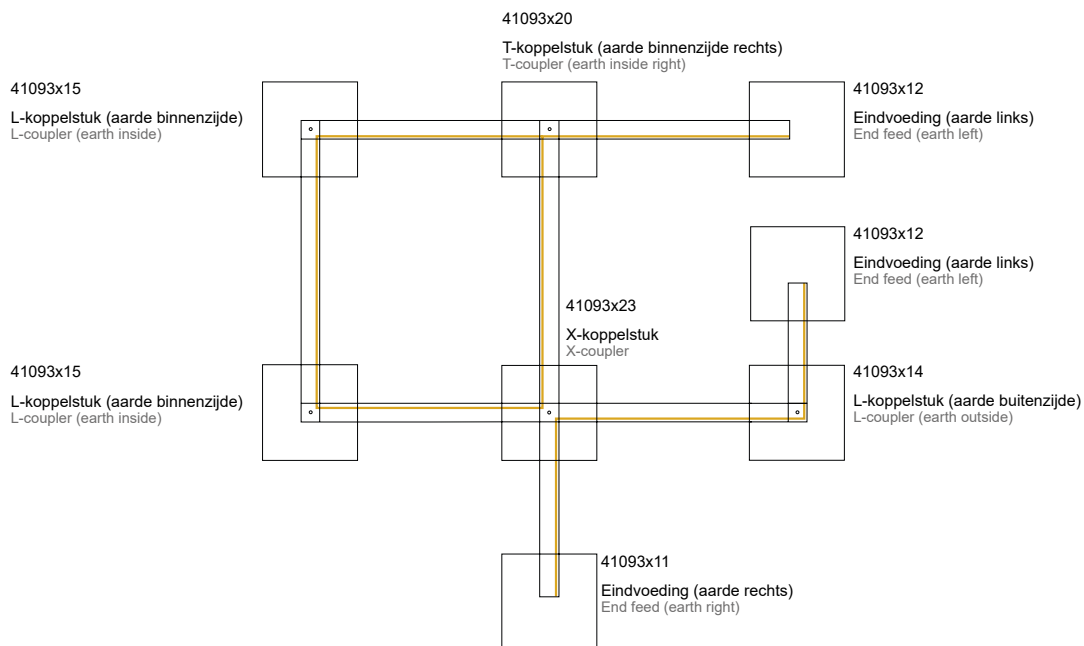

Kleur van de rail
Color of the rail

- | |
|----------|
| 1: Wit |
| White |
| 2: Zwart |
| Black |

CE IP20

5 JAAR GARANTIE
YEARS WARRANTY

Voorbeeld aarde circuit

Example earthing circuit

Eindkap

End cap

Materiaal (Material): PC
Afmeting (Size): 31x32x33mm

Wit (White): 41093110 / Zwart (Black): 41093210

€ 1,00

**Eindvoeding (aarde rechts)**

End feed (earth right)

Materiaal (Material): Koper (Copper) + PC
Afmeting (Size): 100x32x33mm

Wit (White): 41093111 / Zwart (Black): 41093211

€ 9,00

**Eindvoeding (aarde links)**

End feed (earth left)

Materiaal (Material): Koper (Copper) + PC
Afmeting (Size): 100x32x33mm

Wit (White): 41093112 / Zwart (Black): 41093212