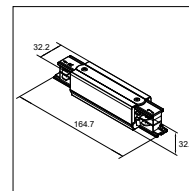

Recht koppelstuk

I-coupler

Materiaal (Material): Koper (Copper) + PC
Afmeting (Size): 165x32x33mm

Wit (White): 41093116 / Zwart (Black): 41093216

€ 15,00