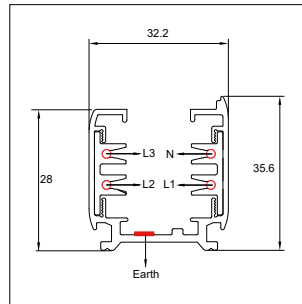

LED 3-Phase Rail LED 3-Phase Track

Opbouw- / Pendelmontage

Surface- / Pendant mounting