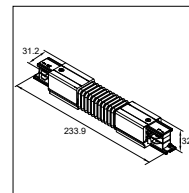

Materiaal (Material): Koper (Copper) + PC
Afmeting (Size): 98x32x33mm

Wit (White): 41093115 / Zwart (Black): 41093215

€ 19,00

**Recht koppelstuk**

I-coupler

Materiaal (Material): Koper (Copper) + PC
Afmeting (Size): 165x32x33mm

Wit (White): 41093116 / Zwart (Black): 41093216

€ 15,00

**Flexibel koppelstuk**

Flexible coupler

Materiaal (Material): Koper (Copper) + PC
Afmeting (Size): 240x32x33mm

Wit (White): 41093117 / Zwart (Black): 41093217

€ 24,00

LED 3-FASE RAIL (LED 3-PHASE TRACK)

Draaibaar koppelstuk

Flexible hard connector

Materiaal (Material): Koper (Copper) + PC
 Afmeting (Size): 225x32x33mm

Wit (White): 41093118 / Zwart (Black): 41093218