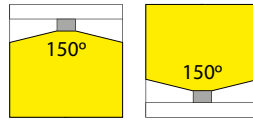

Leverbaar per rol

Available per roll

Bedrijfstemperatuur: -20°C ~ 45°C

Operating temperature: -20°C ~ 45°C

Aantal branduren: > 50.000

Rated life hours: > 50.000

- Flexibele waterdichte zeer robuuste LED strip
- Deze LED strip is voorzien van een beschermende buitenmantel gemaakt van geëxtrudeerd PVC (UV bestendig) (IP68)
- De Diamond II Serie LED strip is specifiek bedoeld voor buitentoepassingen
- Te installeren door middel van een geanodiseerd aluminium profiel
- De LED strip kan eenvoudig worden ingekort op de aangegeven markeringen
- Eindkappen (IP65), aansluit- en koppelsnoeren (IP65), geanodiseerd aluminium profiel en lijm dienen apart te worden besteld
- Kleuren regelbaar door middel van een optioneel te leveren controller
- Wordt geleverd op rol van 5, 10 of 15 meter, compleet met 3 meter aansluitsnoer en eindkap

Toepassingsgebieden: als accent-, achtergrond- en kooftverlichting in buitentoepassingen zoals tuinen, buitenzijdes van gebouwen, rondom zwembaden, schepen, etc.

- Flexible waterproof and very solid LED strip
- This LED strip is provided with a protective outer cover made of extruded PVC (UV resistant) (IP68)
- The Diamond II Serie LED strip is specifically designed for outdoor applications
- Installation by using an anodised aluminum profile
- The LED strip can be cut to size at the specified indicator points
- End caps (IP65), connecting and interconnection cords (IP65), anodised aluminum profile and glue can be ordered separately
- Colors are changeable with optional available controller
- Available per roll of 5, 10 or 15 meter, complete with 3 meters of cable and end cap

Applications: as accent, background and cove lighting in outdoor applications such as gardens, building exteriors, swimming pool surroundings, ships, etc.

462802x7

vanaf € 285
from