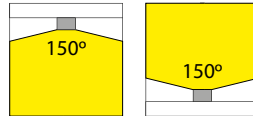

Leverbaar per rol
Available per roll

Bedrijfstemperatuur: -20°C ~ 45°C
Operating temperature: -20°C ~ 45°C

Aantal branduren: > 50.000
Rated life hours: > 50.000

- Flexibele waterdichte zeer robuuste LED strip
- Deze LED strip is voorzien van een beschermende buitenmantel gemaakt van geëxtrudeerd PVC (UV bestendig) (IP68)
- De Diamond II Serie LED strip is specifiek bedoeld voor buitentoepassingen
- Te installeren door middel van een geanodiseerd aluminium profiel
- De LED strip kan eenvoudig worden ingekort op de aangegeven markeringen
- Eindkappen (IP65), aansluit- en koppelsnoeren (IP65), geanodiseerd aluminium profiel en lijm dienen apart te worden besteld
- **Dimbaar** door middel van een optioneel te leveren controller
- Wordt geleverd op rol van 5, 10 of 15 meter, compleet met 3 meter aansluitsnoer en eindkap

Toepassingsgebieden: als accent-, achtergrond- en kooferlichting in buitentoepassingen zoals tuinen, buitenzijdes van gebouwen, rondom zwembaden, schepen, etc.

- Flexible waterproof and very solid LED strip
- This LED strip is provided with a protective outer cover made of extruded PVC (UV resistant) (IP68)
- The Diamond II Serie LED strip is specifically designed for outdoor applications
- Installation by using an anodised aluminum profile
- The LED strip can be cut to size at the specified indicator points
- End caps (IP65), connecting and interconnection cords (IP65), anodised aluminum profile and glue can be ordered separately
- **Dimmable** with optional available controller
- Available per roll of 5, 10 or 15 meter, complete with 3 meters of cable and end cap

Applications: as accent, background and cove lighting in outdoor applications such as gardens, building exteriors, swimming pool surroundings, ships, etc.

462802xx

vanaf € 190
from