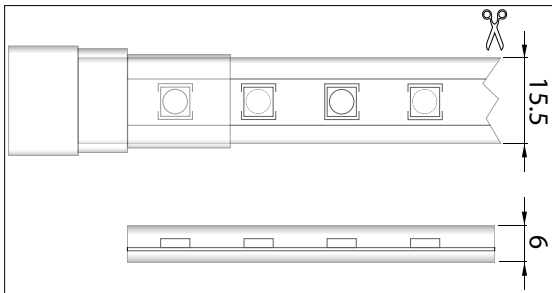

LED FLEXIBELE STRIP DIAMOND II SERIE (LED FLEXIBELE STRIP DIAMOND II SERIES)

PVC extrusie rondom PCB (PVC extrusion around PCB)

LED Strip RGB

Rol van 5, 10 & 15 meter

Roll of 5, 10 & 15 meter

Leverbaar per rol

Available per roll

Bedrijfstemperatuur: -20°C ~ 45°C

Operating temperature: -20°C ~ 45°C

Aantal branduren: > 50.000

Rated life hours: > 50.000

- Flexibele waterdichte zeer robuuste LED strip
- Deze LED strip is voorzien van een beschermende buitenmantel gemaakt van geëxtrudeerd PVC (UV bestendig) (IP68)
- De Diamond II Serie LED strip is specifiek bedoeld voor buitentoepassingen
- Te installeren door middel van een geanodiseerd aluminium profiel
- De LED strip kan eenvoudig worden ingekort op de aangegeven markeringen
- Eindkappen (IP65), aansluit- en koppelsnoeren (IP65), geanodiseerd aluminium profiel en lijm dienen apart te worden besteld
- Kleuren regelbaar door middel van een optioneel te leveren controller
- Wordt geleverd op rol van 5, 10 of 15 meter, compleet met 3 meter aansluitsnoer en eindkap

Toepassingsgebieden: als accent-, achtergrond- en kooftverlichting in buitentoepassingen zoals tuinen, buitenzijdes van gebouwen, rondom zwembaden, schepen, etc.