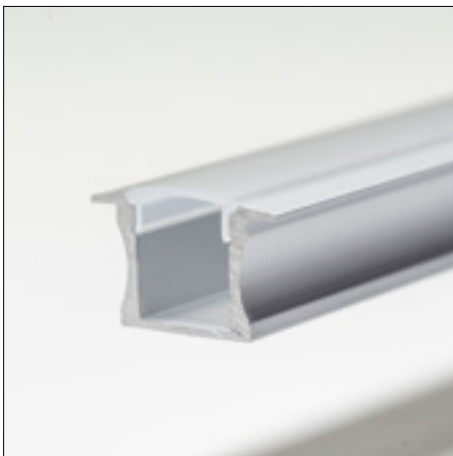

Eco Line 7 mm

Inbouw

Recessed

- Inbouw aluminium LED profiel met **apart** te bestellen lens
- Gemaakt van geanodiseerd aluminium
- Zorgt zowel voor mechanische bescherming als koeling van de LED's
- Wordt geleverd per 2 meter
- Beschikbaar met transparante, semi-transparante of melkwitte lens
- Lens gemaakt uit UV-bestendig geëxtrudeerd polycarbonaat
- Eindkappen en montagebeugel apart te bestellen

Toepassingsgebieden: keukenkasten, interieurbouw, accentverlichting, winkelplanken, tentoonstellingen, etc.

- Recessed aluminum LED profile with **separately** to be ordered lens
- Made of anodized aluminum
- Provides both mechanical protection and cooling of the LEDs
- Supplied per 2 meter
- Available with transparent, semi-transparent or milky white lens
- Lens made of UV-resistant extruded polycarbonate
- End caps and mounting bracket to be ordered separately

Applications: kitchen cabinets, interior construction, accent lighting, shop shelves, exhibitions, etc.

46291130 Aluminium profiel
Aluminum profile € 12,50

4629110/ ..

Lenskleur
Lens color

- 0: Transparante lens, 2 meter € 9,75
  Transparent lens, 2 meter
- 1: Semi-transparante lens, 2 meter € 9,75
  Semi-transparent lens, 2 meter
- 2: Melkwitte lens, 2 meter € 9,75
  Milky white lens, 2 meter

Accessoires

Eindkap
End cap

46291131

€ 2

Eindkap met draaddoorvoer
End cap with cable hole

46291132

€ 2

CE IP20 **5 JAAR GARANTIE**
YEARS WARRANTY