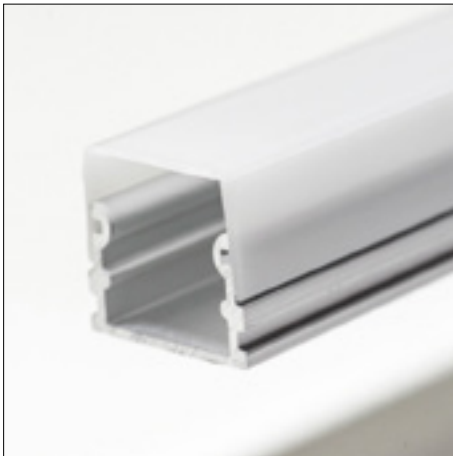

Eco Line 21 mm

Opbouw

Surface mount

CE IP20

- Opbouw aluminium LED profiel met **apart** te bestellen lens
- Gemaakt van geanodiseerd aluminium
- Zorgt zowel voor mechanische bescherming als koeling van de LED's
- Wordt geleverd per 2 meter
- Beschikbaar met melkwhite lens
- Lens gemaakt uit UV-bestendig geëxtrudeerd polycarbonaat
- Eindkappen en montagebeugel apart te bestellen

Toepassingsgebieden: keukenkasten, interieurbouw, accentverlichting, winkelplanken, tentoonstellingen, etc.

- Surface mount aluminium LED profile with **separately** to be ordered lens
- Made of anodized aluminium
- Provides both mechanical protection and cooling of the LEDs
- Supplied per 2 meter
- Available with milky white lens
- Lens made of UV-resistant extruded polycarbonate
- End caps and mounting bracket to be ordered separately

Applications: kitchen cabinets, interior construction, accent lighting, shop shelves, exhibitions, etc.

46291150 Aluminium profiel
Aluminum profile

€ 15

4629110/ ..

Lenskleur
Lens color

5: Melkwhite lens, 2 meter
Milky white lens, 2 meter

Accessoires (Accessories)

€ 9,75

Eindkap
End cap

46291151

€ 2

Eindkap met draaddoorvoer
End cap with cable hole

46291152

€ 2

RVS montagebeugel
Stainless steel mounting bracket

46291153

€ 2

VOORRAADARTIKEL
ITEM IN STOCK

5 JAAR GARANTIE
YEARS WARRANTY