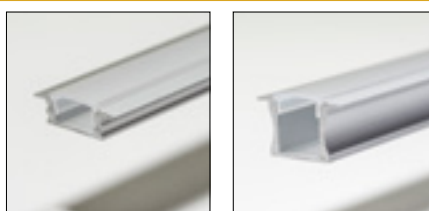

Eco Line 7 mm / 15 mm

Inbouw (Recessed)

46291130 / 40