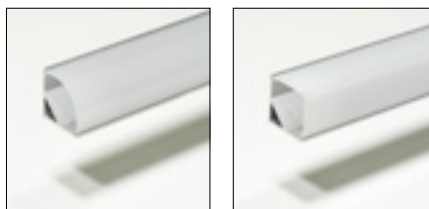

Eco Line 16 mm

Opbouw (Surface mount)

Hoekprofiel (Corner profile)

46291160 / 70