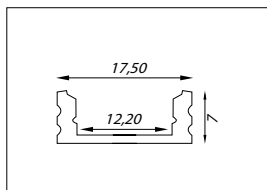

ALUMINIUM ECO LINE LED PROFIELEN (ECO LINE ALUMINUM LED PROFILES)

Eco Line, opbouw (surface mount)

Eco Line 7 mm

Opbouw

Surface mount

46291110 Aluminium profiel
Aluminum profile € 8,75 ✓

4629110/ ..

Lenskleur
Lens color

0: Transparante lens, 2 meter
Transparent lens, 2 meter

1: Semi-transparante lens, 2 meter
Semi-transparent lens, 2 meter

2: Melkwitte lens, 2 meter
Milky white lens, 2 meter

€ 9,75 ✓

€ 9,75 ✓

€ 9,75 ✓

Accessoires (Accessories)

Eindkap
End cap

46291111

€ 2 ✓

- Opbouw aluminium LED profiel met **apart** te bestellen lens
- Gemaakt van geanodiseerd aluminium
- Zorgt zowel voor mechanische bescherming als koeling van de LED's
- Wordt geleverd per 2 meter
- Beschikbaar met transparante, semi-transparante of melkwitte lens
- Lens gemaakt uit UV-bestendig geëxtrudeerd polycarbonaat
- Eindkappen en montagebeugel apart te bestellen

Toepassingsgebieden: keukenkasten, interieurbouw, accentverlichting, winkelplanken, tentoonstellingen, etc.

- Surface mount aluminum LED profile with **separately** to be ordered lens
- Made of anodized aluminum
- Provides both mechanical protection and cooling of the LEDs
- Supplied per 2 meter
- Available with transparent, semi-transparent or milky white lens
- Lens made of UV-resistant extruded polycarbonate
- End caps and mounting bracket to be ordered separately

Applications: kitchen cabinets, interior construction, accent lighting, shop shelves, exhibitions, etc.

Eindkap met draaddoervoer
End cap with cable hole

46291112

€ 2 ✓

Montagebeugel kunststof
Mounting bracket plastic

46291113

€ 2 ✓

Eco Line, 15 mm

Opbouw

Surface mount

46291120 Aluminium profiel
Aluminum profile € 16 ✓

4629110/ ..

Lenskleur
Lens color

0: Transparante lens, 2 meter
Transparent lens, 2 meter