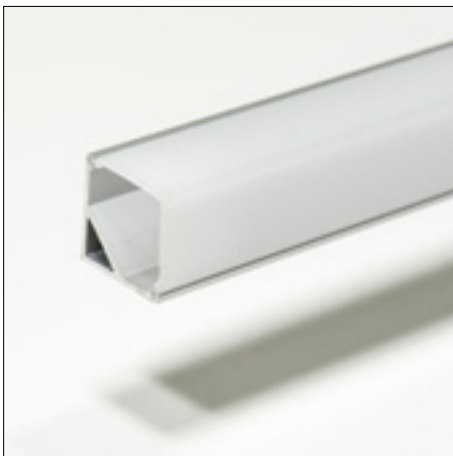

- Opbouw aluminium LED profiel met **apart** te bestellen lens
- Gemaakt van geanodiseerd aluminium
- Zorgt zowel voor mechanische bescherming als koeling van de LED's
- Wordt geleverd per 2 meter
- Beschikbaar met transparante of melkwhite lens
- Lens gemaakt uit UV-bestendig geëxtrudeerd polycarbonaat
- Eindkappen en montagebeugel apart te bestellen

Toepassingsgebieden: keukenkasten, interieurbouw, accentverlichting, winkelplanken, tentoonstellingen, etc.

- Surface mount aluminum LED profile with **separately** to be ordered lens
- Made of anodized aluminum
- Provides both mechanical protection and cooling of the LEDs
- Supplied per 2 meter
- Available with transparent or milky white lens
- Lens made of UV-resistant extruded polycarbonate
- End caps and mounting bracket to be ordered separately

Applications: kitchen cabinets, interior construction, accent lighting, shop shelves, exhibitions, etc.

46291160 Aluminium profiel
Aluminum profile € 15

4629116/ ..

Lenskleur
Lens color

- 5: Transparante lens, 2 meter
  Transparent lens, 2 meter
- 7: Melkwhite lens, 2 meter
  Milky white lens, 2 meter

Accessoires (Accessories)

€ 9,75

Eindkap
End cap

46291161

€ 2

Eindkap met draaddoorvoer
End cap with cable hole

46291162

€ 2

Montagebeugel kunststof
Mounting bracket plastic

46291163

€ 2

VOORRAADARTIKEL
ITEM IN STOCK

5 JAAR GARANTIE
YEARS WARRANTY

Eco Line 16 mm
Opbouw, Hoekprofiel Rechthoekig
Surface mount, Corner profile Square