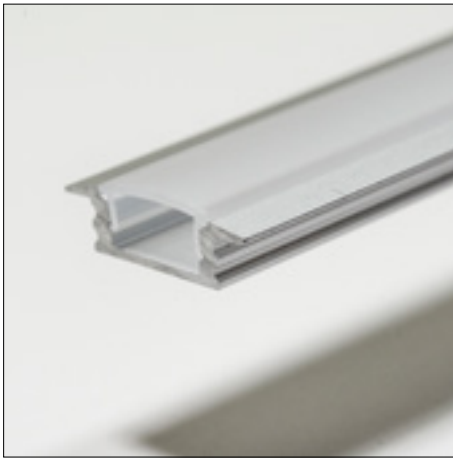

ALUMINIUM ECO LINE LED PROFIELEN (ECO LINE ALUMINUM LED PROFILES)

Eco Line, inbouw (recessed)