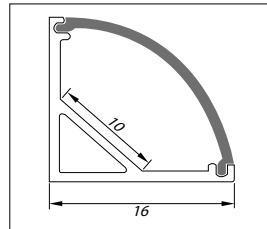

ALUMINIUM ECO LINE LED PROFIELEN (ECO LINE ALUMINUM LED PROFILES)

Eco Line, opbouw (surface mount)

Eco Line 16 mm
Opbouw, Hoekprofiel Rond
Surface mount, Corner profile Round

CE IP20

- Opbouw aluminium LED profiel met **apart** te bestellen lens
- Gemaakt van geanodiseerd aluminium
- Zorgt zowel voor mechanische bescherming als koeling van de LED's
- Wordt geleverd per 2 meter
- Beschikbaar met transparante of melkwhite lens
- Lens gemaakt uit UV-bestendig geëxtrudeerd polycarbonaat
- Eindkappen en montagebeugel apart te bestellen

Toepassingsgebieden: keukenkasten, interieurbouw, accentverlichting, winkelplanken, tentoonstellingen, etc.

- Surface mount aluminum LED profile with **separately** to be ordered lens
- Made of anodized aluminum
- Provides both mechanical protection and cooling of the LEDs
- Supplied per 2 meter
- Available with transparent or milky white lens
- Lens made of UV-resistant extruded polycarbonate
- End caps and mounting bracket to be ordered separately

Applications: kitchen cabinets, interior construction, accent lighting, shop shelves, exhibitions, etc.

46291160 Aluminium profiel
Aluminum profile € 15

4629116/ ..

Lenskleur
Lens color

- 5: Transparante lens, 2 meter
  Transparent lens, 2 meter
- 7: Melkwhite lens, 2 meter
  Milky white lens, 2 meter

Accessoires (Accessories)

€ 9,75

Eindkap
End cap

46291161

€ 2

Eindkap met draaddoorvoer
End cap with cable hole

46291162

€ 2

Montagebeugel kunststof
Mounting bracket plastic

46291163

€ 2

VOORRAADARTIKEL
ITEM IN STOCK

5 JAAR GARANTIE
YEARS WARRANTY

Eco Line 16 mm
Opbouw, Hoekprofiel Rechthoekig
Surface mount, Corner profile Square