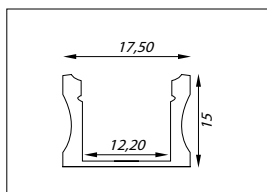

ALUMINIUM ECO LINE LED PROFIELEN (ECO LINE ALUMINUM LED PROFILES)

Eco Line, opbouw (surface mount)

Eco Line 7 mm

Opbouw

Surface mount

46291110 Aluminium profiel
Aluminum profile € 8,75 ✓

4629110/ ..

Lenskleur
Lens color

0: Transparante lens, 2 meter
Transparent lens, 2 meter

1: Semi-transparante lens, 2 meter
Semi-transparent lens, 2 meter

2: Melkwitte lens, 2 meter
Milky white lens, 2 meter

€ 9,75 ✓

€ 9,75 ✓

€ 9,75 ✓

Accessoires (Accessories)

Eindkap
End cap

46291111

€ 2 ✓

- Opbouw aluminium LED profiel met **apart** te bestellen lens
- Gemaakt van geanodiseerd aluminium
- Zorgt zowel voor mechanische bescherming als koeling van de LED's
- Wordt geleverd per 2 meter
- Beschikbaar met transparante, semi-transparante of melkwitte lens
- Lens gemaakt uit UV-bestendig geëxtrudeerd polycarbonaat
- Eindkappen en montagebeugel apart te bestellen

Toepassingsgebieden: keukenkasten, interieurbouw, accentverlichting, winkelplanken, tentoonstellingen, etc.

- Surface mount aluminum LED profile with **separately** to be ordered lens
- Made of anodized aluminum
- Provides both mechanical protection and cooling of the LEDs
- Supplied per 2 meter
- Available with transparent, semi-transparent or milky white lens
- Lens made of UV-resistant extruded polycarbonate
- End caps and mounting bracket to be ordered separately

Applications: kitchen cabinets, interior construction, accent lighting, shop shelves, exhibitions, etc.

Eindkap met draaddoervoer
End cap with cable hole

46291112

€ 2 ✓

Montagebeugel kunststof
Mounting bracket plastic

46291113

€ 2 ✓

Eco Line, 15 mm

Opbouw

Surface mount

46291120 Aluminium profiel
Aluminum profile € 16 ✓

4629110/ ..

Lenskleur
Lens color

0: Transparante lens, 2 meter
Transparent lens, 2 meter