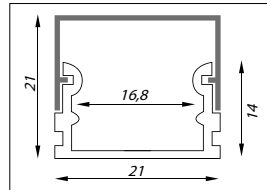

Eco Line 21 mm

Opbouw

Surface mount

CE IP20

- Opbouw aluminium LED profiel met **apart** te bestellen lens
- Gemaakt van geanodiseerd aluminium
- Zorgt zowel voor mechanische bescherming als koeling van de LED's
- Wordt geleverd per 2 meter
- Beschikbaar met melkwhite lens
- Lens gemaakt uit UV-bestendig geëxtrudeerd polycarbonaat
- Eindkappen en montagebeugel apart te bestellen

Toepassingsgebieden: keukenkasten, interieurbouw, accentverlichting, winkelplanken, tentoonstellingen, etc.

- Surface mount aluminium LED profile with **separately** to be ordered lens
- Made of anodized aluminium
- Provides both mechanical protection and cooling of the LEDs
- Supplied per 2 meter
- Available with milky white lens
- Lens made of UV-resistant extruded polycarbonate
- End caps and mounting bracket to be ordered separately

Applications: kitchen cabinets, interior construction, accent lighting, shop shelves, exhibitions, etc.

46291150 Aluminium profiel
Aluminum profile

€ 15

4629110/ ..

Lenskleur
Lens color

5: Melkwhite lens, 2 meter
Milky white lens, 2 meter

Accessoires (Accessories)

€ 9,75

Eindkap
End cap

46291151

€ 2

Eindkap met draaddoorvoer
End cap with cable hole

46291152

€ 2

RVS montagebeugel
Stainless steel mounting bracket

46291153

€ 2

VOORRAADARTIKEL
ITEM IN STOCK

5 JAAR GARANTIE
YEARS WARRANTY