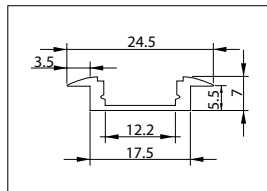

- Verzonken aluminium LED profiel
- Gemaakt van geanodiseerd aluminium
- Zorgt zowel voor mechanische bescherming als koeling van de LED's
- Verkrijgbaar in lengtes van 1 en 2 meter
- Beschikbaar met transparante, semi-transparante of melkwitte lens
- Lens gemaakt uit UV-bestendig geëxtrudeerd polycarbonaat
- Aluminium eindkappen apart te bestellen

Toepassingsgebieden: keukenkasten, interieurbouw, accentverlichting, winkelplanken, tentoonstellingen.

- Recessed LED aluminum profile
- Made of anodized aluminum
- Next to the mechanical protection, the aluminum LED profile also provides sufficient cooling for the LEDs
- Available in lengths of 1 and 2 meter with transparent, semi-transparent or milky white lens which is made of UV-resistant extruded polycarbonate
- Aluminium end caps can be ordered separately

Applications: kitchen cabinets, interior design, accent lighting, store shelves, exhibitions, etc.

4629002/ ..

Lenskleur Lens color

- 0: Transparante lens, 1 meter
  Transparent lens, 1 meter
- 1: Melkwitte lens, 1 meter
  Milky white lens, 1 meter
- 2: Semi-transparante lens, 1 meter
  Semi-transparent, 1 meter
- 3: Transparante lens, 2 meter
  Transparent lens, 2 meter
- 4: Melkwitte lens, 2 meter
  Milky white lens, 2 meter
- 5: Semi-transparante lens, 2 meter
  Semi-transparent, 2 meter