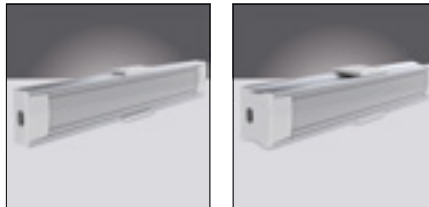

Slim Line 7 mm / 15 mm

Inbouw (Recessed)

4629002x / 4x

84

Slim Line 7 mm / 15 mm

Opbouw (Surface mount)

4629000x / 3x

86