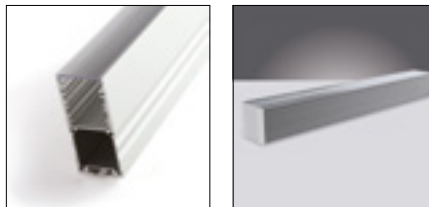

Power Line 35 mm

Inbouw (Recessed)

4629007x

93

Power Line 30 mm / 35 mm

Opbouw (Surface mount)

4629034x / 06x

91 / 92