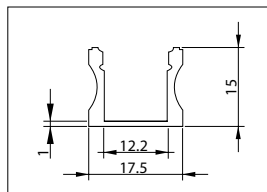

- Opbouw aluminium LED profiel
- Gemaakt van geanodiseerd aluminium
- Zorgt zowel voor mechanische bescherming als koeling van de LED's
- Verkrijgbaar in lengtes van 1 en 2 meter
- Beschikbaar met transparante, semi-transparante of melkwitte lens
- Lens gemaakt uit UV-bestendig geëxtrudeerd polycarbonaat
- Eindkappen en montagebeugels separaat te bestellen

Toepassingsgebieden: keukenkasten, interieurbouw, accentverlichting, winkelplanken, tentoonstellingen.

- Surface mounted LED aluminum profile
- Made of anodized aluminum
- Next to the mechanical protection, the aluminum LED profile also provides sufficient cooling for the LEDs
- Available in lengths of 1 and 2 meter with transparent, semi-transparent or milky white lens which is made of UV-resistant extruded polycarbonate
- End caps and mounting brackets can be ordered separately

Applications: kitchen cabinets, interior design, accent lighting, store shelves, exhibitions, etc.

4629003/ ..

Lenskleur Lens color

- 0: Transparante lens, 1 meter
  Transparent lens, 1 meter
- 1: Melkwitte lens, 1 meter
  Milky white lens, 1 meter
- 2: Semi-transparante lens, 1 meter
  Semi-transparent, 1 meter
- 3: Transparante lens, 2 meter
  Transparent lens, 2 meter
- 4: Melkwitte lens, 2 meter
  Milky white lens, 2 meter
- 5: Semi-transparante lens, 2 meter
  Semi-transparent, 2 meter