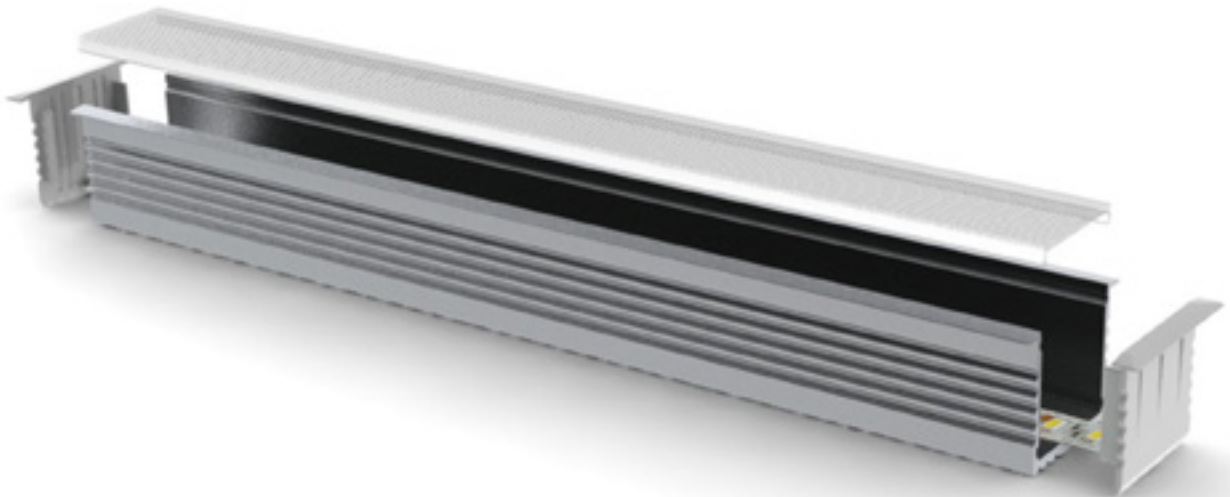

Power Line 35 mm

Inbouw

Recessed

IP20

- Verzonken aluminium LED profiel
- Gemaakt van geanodiseerd aluminium
- Zorgt zowel voor mechanische bescherming als koeling van de LED's
- Verkrijgbaar in lengtes van 1 en 2 meter
- Beschikbaar met transparante of melkwitte lens
- Lens gemaakt uit UV-bestendig geëxtrudeerd polycarbonaat
- Aluminium eindkappen apart te bestellen

Toepassingsgebieden: keukenkasten, interieurbouw, accentverlichting, winkelplanken, tentoonstellingen.

- Recessed LED aluminum profile
- Made of anodized aluminum
- Next to the mechanical protection, the aluminum LED profile also provides sufficient cooling for the LEDs
- Available in lengths of 1 and 2 meter with transparent or milky white lens which is made of UV-resistant extruded polycarbonate
- Aluminum end caps can be ordered separately

Applications: kitchen cabinets, interior design, accent lighting, exhibitions, etc.

4629007/ ..

Lenskleur
Lens color

- 0: Transparante lens, 1 meter
  Transparent lens, 1 meter
- 1: Melkwitte lens, 1 meter
  Milky white lens, 1 meter
- 2: Transparante lens, 2 meter
  Transparent lens, 2 meter
- 3: Melkwitte lens, 2 meter
  Milky white lens, 2 meter

Accessoires (Accessories)

Alu eindkap
Alu end cap

46290074