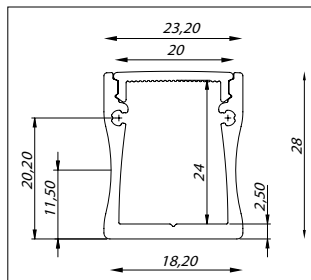

- Opbouw aluminium LED profiel
- Uitermate geschikt voor koeling van LED strips met vermogens > 15W/m
- Gemaakt van geanodiseerd aluminium
- Zorgt zowel voor mechanische bescherming als koeling van de LED's
- Verkrijgbaar in lengtes van 1 en 2 meter
- Beschikbaar met transparante of melkwitte lens
- Lens gemaakt uit UV-bestendig geëxtrudeerd polycarbonaat
- Aluminium eindkappen en montagebeugels separaat te bestellen

Toepassingsgebieden: keukenkasten, interieurbouw, accentverlichting, winkelplanken, tentoonstellingen.

- Surface mounted LED aluminum profile
- Ideally suited for cooling of LED strips with power > 15W/m
- Made of anodized aluminum
- Next to the mechanical protection, the aluminum LED profile also provides sufficient cooling for the LEDs
- Available in lengths of 1 and 2 meter with transparent or milky white lens which is made of UV-resistant extruded polycarbonate
- Aluminium end caps and mounting brackets can be ordered separately

Applications: kitchen cabinets, interior design, accent lighting, store shelves, exhibitions, etc.

4629032/ ..

Lenskleur

Lens color

- 0: Transparante lens, 1 meter
  Transparent lens, 1 meter
- 1: Melkwitte lens, 1 meter
  Milky white lens, 1 meter
- 2: Transparante lens, 2 meter
  Transparent lens, 2 meter
- 3: Melkwitte lens, 2 meter
  Milky white lens, 2 meter

Accessoires (Accessories)

46290325

46290324

IP20