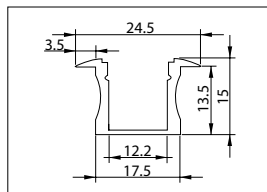

- Verzonken aluminium LED profiel
- Gemaakt van geanodiseerd aluminium
- Zorgt zowel voor mechanische bescherming als koeling van de LED's
- Verkrijgbaar in lengtes van 1 en 2 meter
- Beschikbaar met transparante, semi-transparante of melkwitte lens
- Lens gemaakt uit UV-bestendig geëxtrudeerd polycarbonaat
- Aluminium eindkappen apart te bestellen

Toepassingsgebieden: keukenkasten, interieurbouw, accentverlichting, winkelplanken, tentoonstellingen.

- Recessed LED aluminum profile
- Made of anodized aluminum
- Next to the mechanical protection, the aluminum LED profile also provides sufficient cooling for the LEDs
- Available in lengths of 1 and 2 meter with transparent, semi-transparent or milky white lens which is made of UV-resistant extruded polycarbonate
- Aluminium end caps can be ordered separately

Applications: kitchen cabinets, interior design, accent lighting, store shelves, exhibitions, etc.

4629004/ ..

Lenskleur Lens color

- 0: Transparante lens, 1 meter
  Transparent lens, 1 meter
- 1: Melkwitte lens, 1 meter
  Milky white lens, 1 meter
- 2: Semi-transparante lens, 1 meter
  Semi-transparent, 1 meter
- 3: Transparante lens, 2 meter
  Transparent lens, 2 meter
- 4: Melkwitte lens, 2 meter
  Milky white lens, 2 meter
- 5: Semi-transparante lens, 2 meter
  Semi-transparent, 2 meter