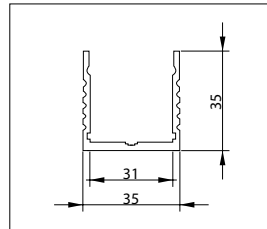

Power Line 35 mm

Opbouw

Surface mount

IP20