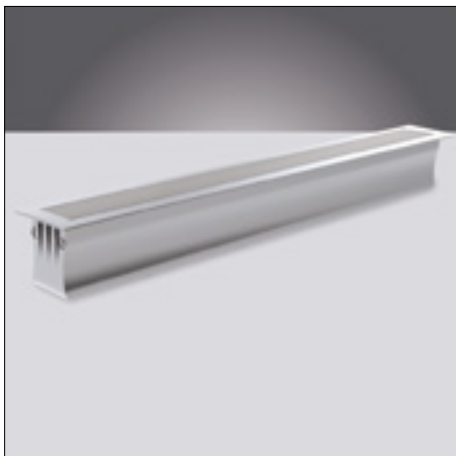

Toepassingsgebieden: keukenkasten, interieurbouw, accentverlichting, winkelplanken, tentoonstellingen.

- Surface mounted LED aluminum profile
- Ideally suited for cooling of LED strips with power > 15W/m
- Made of anodized aluminum
- Next to the mechanical protection, the aluminum LED profile also provides sufficient cooling for the LEDs
- Available in lengths of 1 and 2 meter with transparent or milky white lens which is made of UV-resistant extruded polycarbonate
- Aluminium end caps and mounting brackets can be ordered separately

Accessoires (Accessories)

Montagebeugel
Mounting bracket

46290325

Alu. eindkap met draaddoorvoer
Alu end cap with cable hole

46290324

IP20

Slim Line wide 20 mm

Inbouw

Recessed

- Inbouw aluminium LED profiel
- Uitermate geschikt voor koeling van LED strips met vermogens > 15W/m
- Gemaakt van geanodiseerd aluminium
- Zorgt zowel voor mechanische bescherming als koeling van de LED's
- Verkrijgbaar in lengtes van 1 en 2 meter
- Beschikbaar met transparante of melkwitte lens
- Lens gemaakt uit UV-bestendig geëxtrudeerd polycarbonaat
- Eindkappen apart te bestellen

Toepassingsgebieden: keukenkasten, interieurbouw, accentverlichting, winkelplanken, tentoonstellingen.

- Recessed mounted LED aluminum profile
- Ideally suited for cooling of LED strips with power > 15W/m
- Made of anodized aluminum
- Next to the mechanical protection, the aluminum LED profile also provides sufficient cooling for the LEDs
- Available in lengths of 1 and 2 meter with transparent or milky white lens which is made of UV-resistant extruded polycarbonate
- Aluminium end caps and mounting brackets can be ordered separately