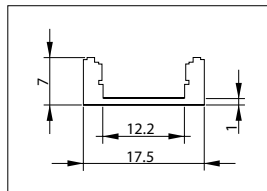

- Opbouw aluminium LED profiel
- Gemaakt van geanodiseerd aluminium
- Zorgt zowel voor mechanische bescherming als koeling van de LED's
- Verkrijgbaar in lengtes van 1 en 2 meter
- Beschikbaar met transparante, semi-transparante of melkwitte lens
- Lens gemaakt uit UV-bestendig geëxtrudeerd polycarbonaat
- Eindkappen en montagebeugels separaat te bestellen

Toepassingsgebieden: keukenkasten, interieurbouw, accentverlichting, winkelplanken, tentoonstellingen.

- Surface mounted LED aluminum profile
- Made of anodized aluminum
- Next to the mechanical protection, the aluminum LED profile also provides sufficient cooling for the LEDs
- Available in lengths of 1 and 2 meter with transparent, semi-transparent or milky white lens which is made of UV-resistant extruded polycarbonate
- End caps and mounting brackets can be ordered separately

Applications: kitchen cabinets, interior design, accent lighting, store shelves, exhibitions, etc.

4629000/ ..

Lenskleur Lens color

- 0: Transparante lens, 1 meter
  Transparent lens, 1 meter
- 1: Melkwitte lens, 1 meter
  Milky white lens, 1 meter
- 2: Semi-transparante lens, 1 meter
  Semi-transparent, 1 meter
- 3: Transparante lens, 2 meter
  Transparent lens, 2 meter
- 4: Melkwitte lens, 2 meter
  Milky white lens, 2 meter
- 5: Semi-transparante lens, 2 meter
  Semi-transparent, 2 meter