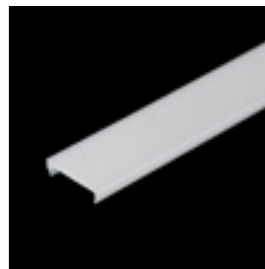

Melkwhite lens
Milky white lens

4629137x vanaf (from) € 12