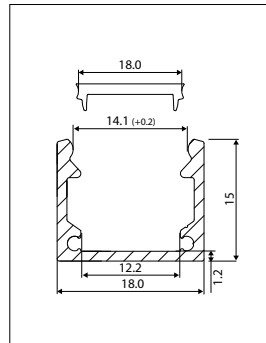

APPLICATIONS: COVE LIGHTING, INTERIOR DESIGN, SHOP SHELVES, EXHIBITIONS, ETC.

ALUMINIUM TOP LINE LED PROFIELEN (TOP LINE ALUMINUM LED PROFILES)

Top Line, opbouw (surface mount)

Top Line 15 mm

Opbouw

Surface mount