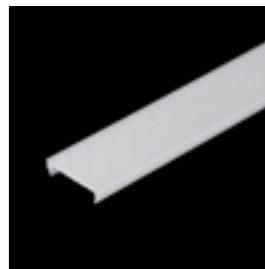

Melkwhite lens
Milky white lens

4629137x vanaf (from) € 12

CE IP20

5 JAAR GARANTIE
YEARS WARRANTY