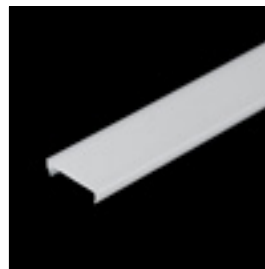

Melkwhite lens
Milky white lens

4629131x vanaf (from) € 14